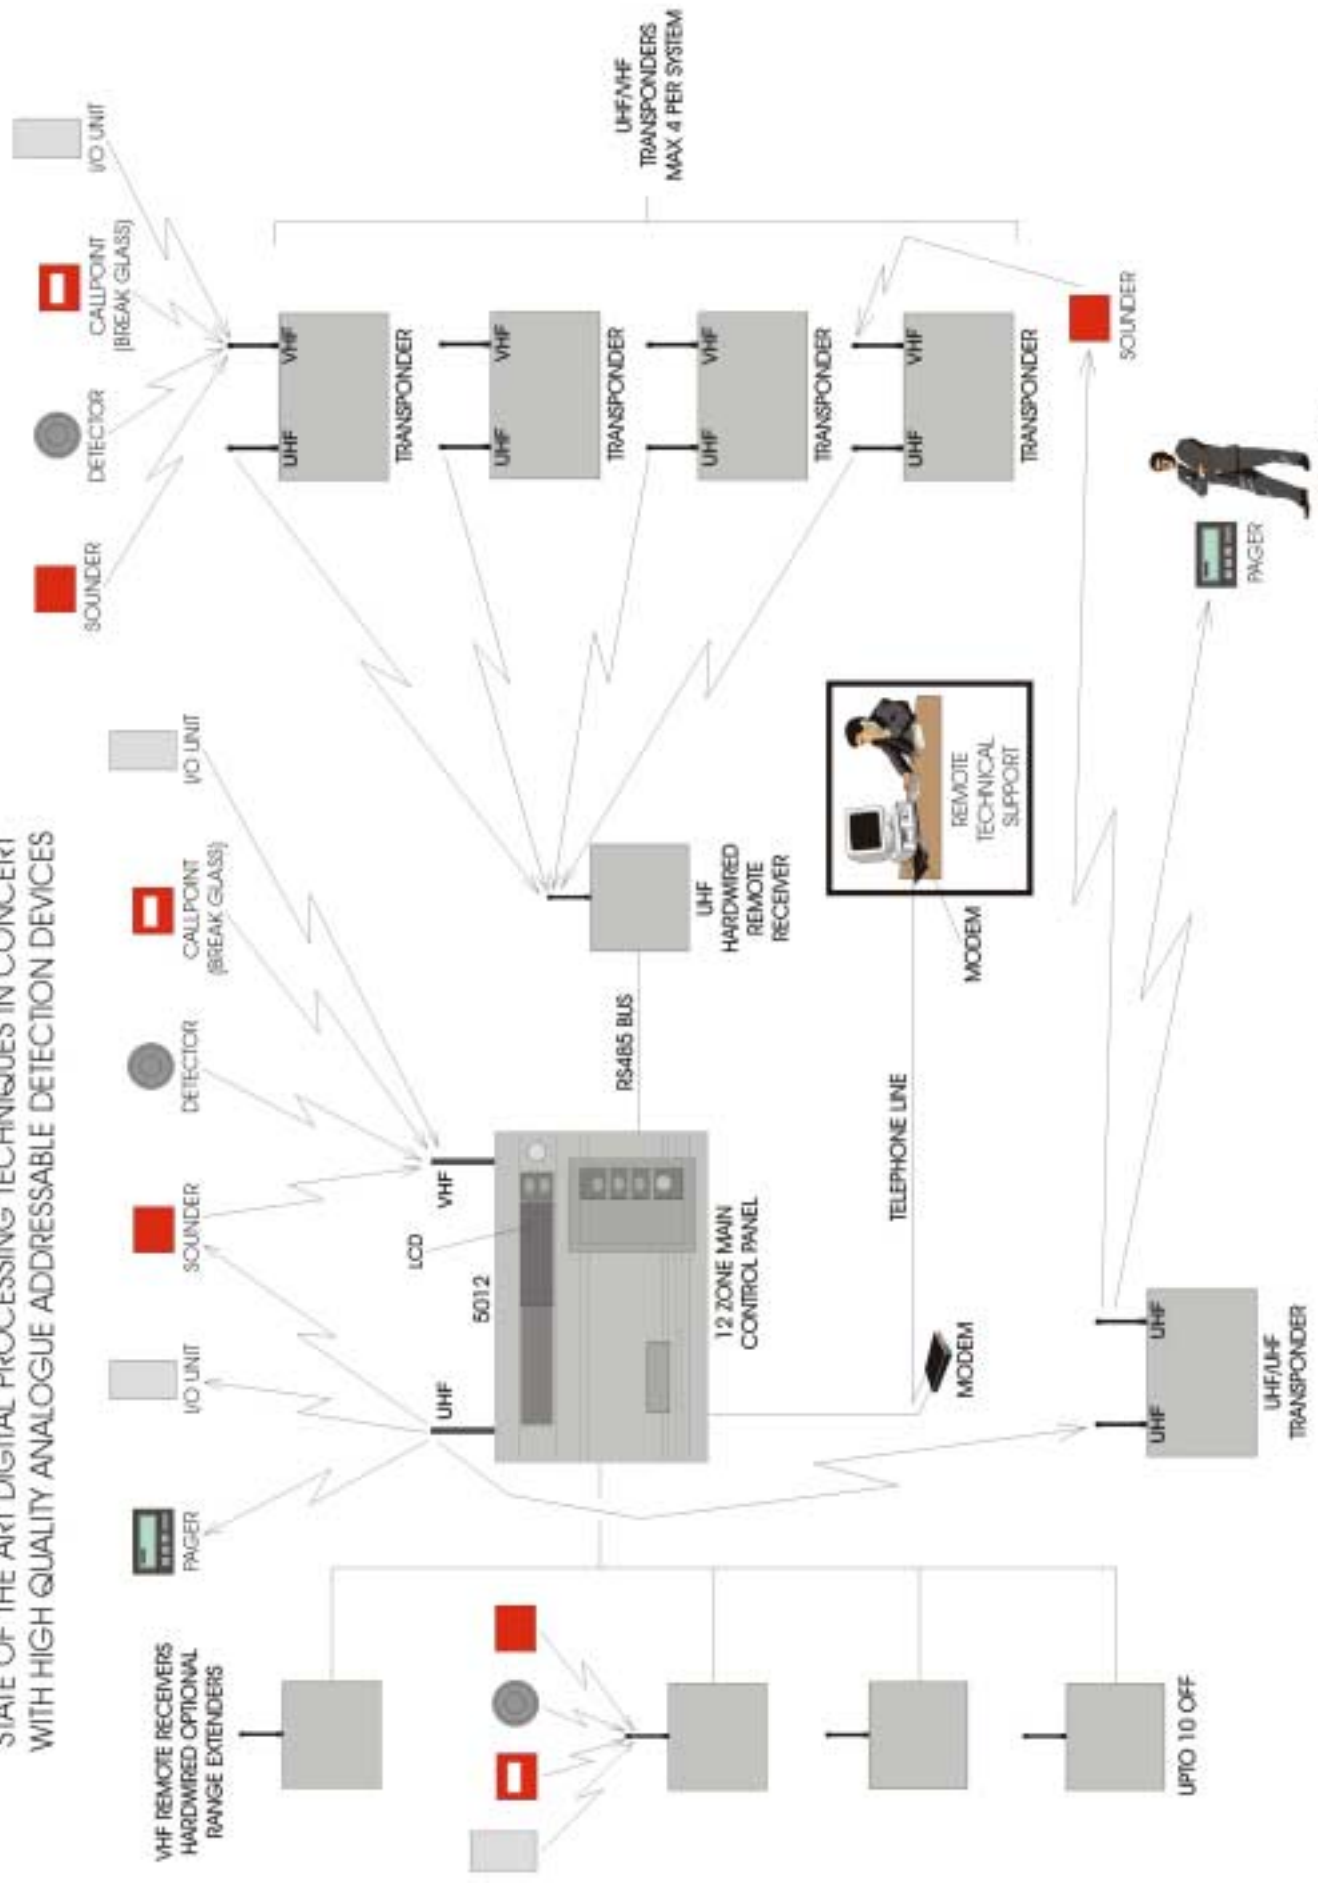

STATE OF THE ART DIGITAL PROCESSING TECHNIQUES IN CONCERT
WITH HIGH QUALITY ANALOGUE ADDRESSABLE DETECTION DEVICES

SYSTEM 5012

TEL +44 (0)1227-369570 FAX +44 (0)1227-369679